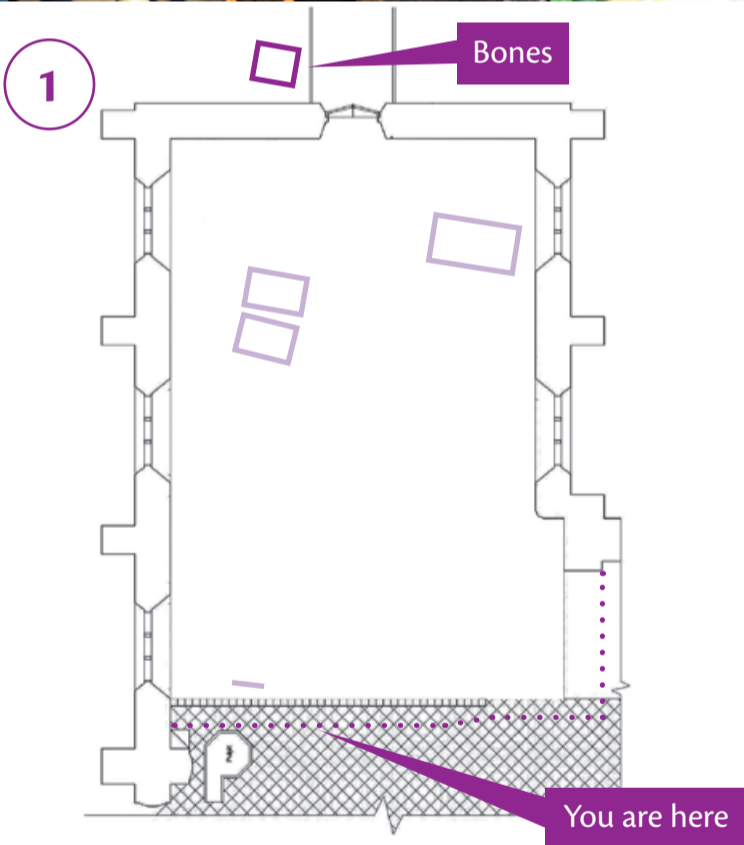

“I am about to do a new thing: now it springs forth, do you not perceive it?”

St Mary Magdalene
CHURCH, HUCKNALL

Isaiah 43:19 NRSV

Update 4 - 15th February

With all the extra groundwork and plumbing required for our new facilities finished, the new build has started but not without further discoveries...

- 1 Last week, a small digger began to create a deep hole for our new pumping station, as part of the extra plumbing required to support our new toilets. Six feet down and workmen found yet more bones.
- 2 Meanwhile, the inside of the south transept is undergoing dramatic change with the start of the new build. Workmen have created the basic structure for our new toilets, exit lobby and sink/drainer area. A special foam and plasterboard will be fitted to all walls to soundproof the new toilets. You may notice that our smaller toilet is slightly taller than the large one. This will allow the memorial tablet set into the south wall, to still be seen in its entirety.